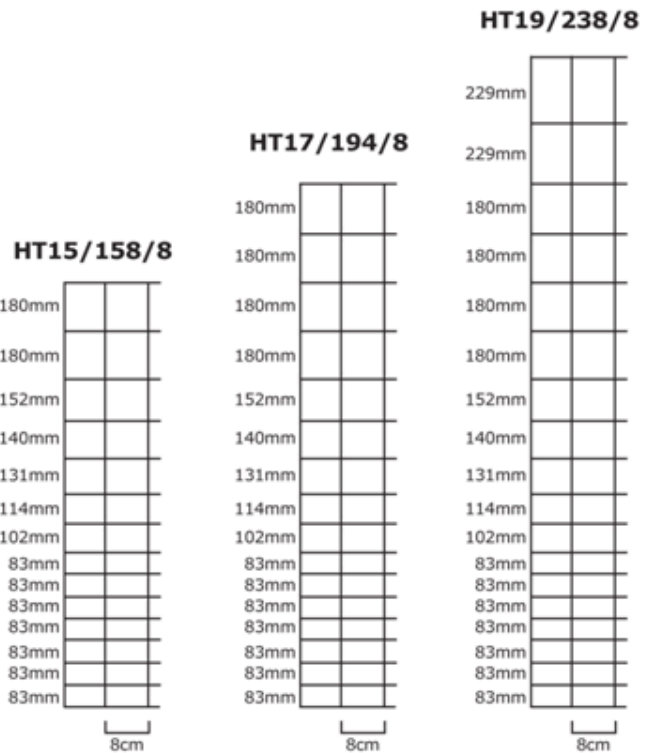

Available in 50m rolls and in three widths, there is a badger fence to suit you.

Badger Surveys & Bait Marking Studies

We supply a full suite of badger surveying services, from simple checks for badgers in a development area to extensive surveys over wide areas, Ground Penetrating Radar surveys to locate badger tunnels under roads, and bait-marking studies to ascertain badger territorial boundaries.